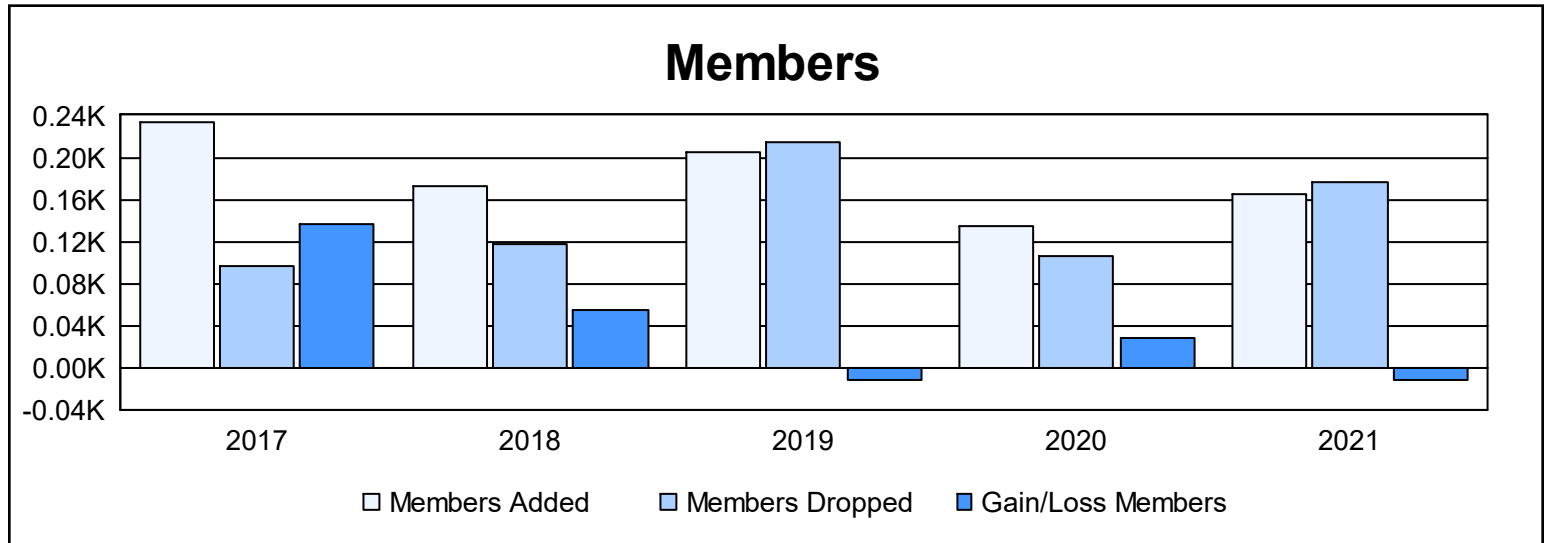

Year	New Clubs	Dropped Clubs	Gain/ Loss Clubs	New Members	Charter Members	Reinstate Members	Transfer Members	Total Member Added	Total Members Dropped	Gain/ Loss Members
2016-2017	1	0	1	195	32	3	4	234	97	137
2017-2018	2	0	2	114	50	4	4	172	117	55
2018-2019	3	0	3	83	112	8	1	204	215	-11
2019-2020	2	1	1	73	49	9	3	134	106	28
2020-2021	4	2	2	57	102	3	3	165	176	-11
<b>Average</b>	<b>2</b>	<b>1</b>	<b>2</b>	<b>104</b>	<b>69</b>	<b>5</b>	<b>3</b>	<b>182</b>	<b>142</b>	<b>40</b>

### Membership Composition June 2021 Cumulative