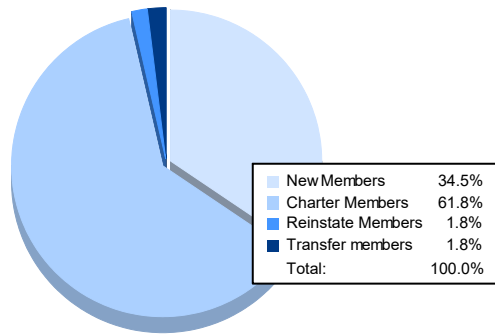

Year	New Clubs	Dropped Clubs	Gain/ Loss Clubs	New Members	Charter Members	Reinstate Members	Transfer Members	Total Member Added	Total Members Dropped	Gain/ Loss Members
2016-2017	1	0	1	195	32	3	4	234	97	137
2017-2018	2	0	2	114	50	4	4	172	117	55
2018-2019	3	0	3	83	112	8	1	204	215	-11
2019-2020	2	1	1	73	49	9	3	134	106	28
2020-2021	4	2	2	57	102	3	3	165	176	-11
<b>Average</b>	<b>2</b>	<b>1</b>	<b>2</b>	<b>104</b>	<b>69</b>	<b>5</b>	<b>3</b>	<b>182</b>	<b>142</b>	<b>40</b>

### Membership Composition June 2021 Cumulative