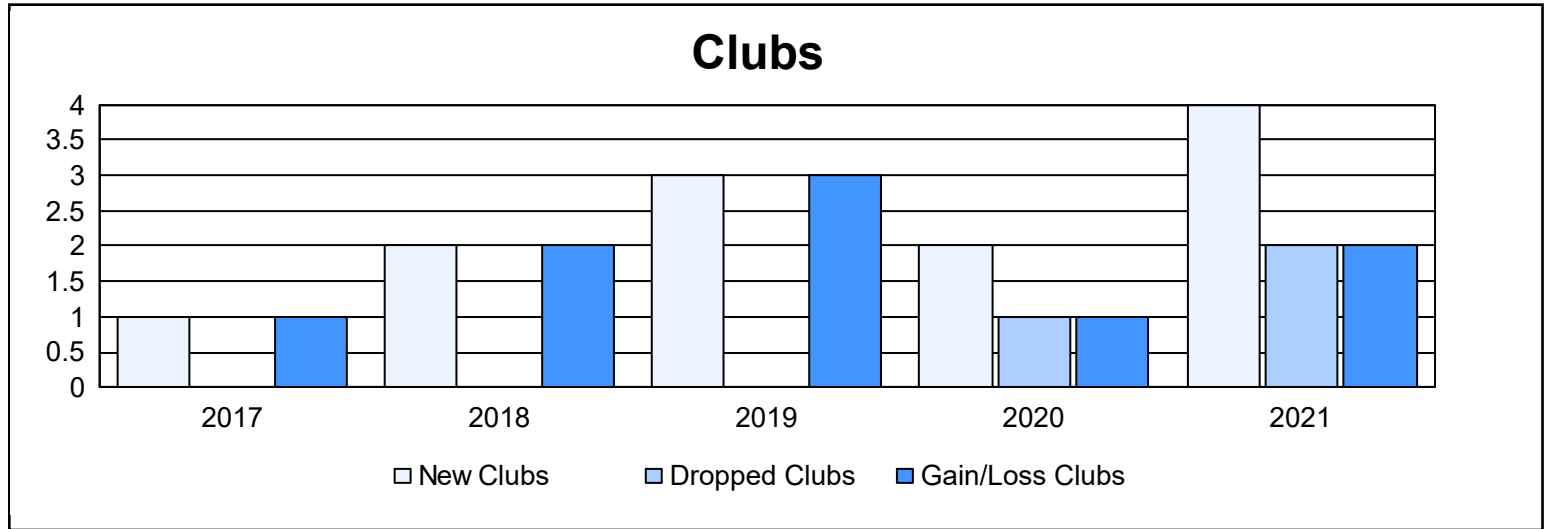

Year	New Clubs	Dropped Clubs	Gain/ Loss Clubs	New Members	Charter Members	Reinstate Members	Transfer Members	Total Member Added	Total Members Dropped	Gain/ Loss Members
2016-2017	1	0	1	195	32	3	4	234	97	137
2017-2018	2	0	2	114	50	4	4	172	117	55
2018-2019	3	0	3	83	112	8	1	204	215	-11
2019-2020	2	1	1	73	49	9	3	134	106	28
2020-2021	4	2	2	57	102	3	3	165	176	-11
<b>Average</b>	<b>2</b>	<b>1</b>	<b>2</b>	<b>104</b>	<b>69</b>	<b>5</b>	<b>3</b>	<b>182</b>	<b>142</b>	<b>40</b>

### Membership Composition June 2021 Cumulative